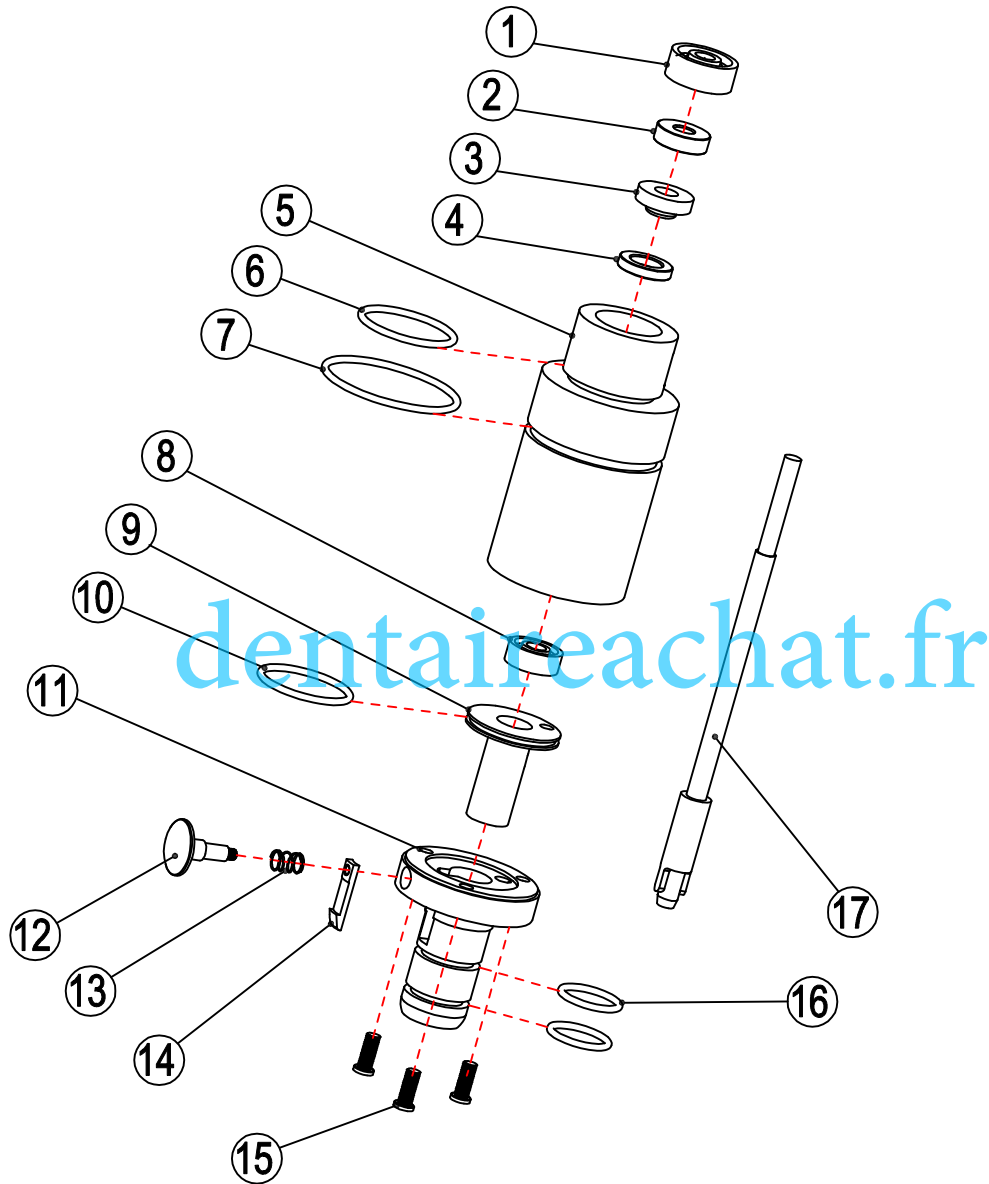

12	Solenoid #	HPL-7-12	1	
13	Solenoid #	HPL-7-13	1	
14	Solenoid #	HPL-7-14	1	
15	Solenoid Frame	HPL-7-15	1	

NO.	Name	Part Number	QTY	Price
1	Bearing	HPL-8-1	1	
2	Spacer	HPL-8-2	1	
3	Spacer	HPL-8-3	1	
4	Washer	HPL-8-4	1	
5	Spindle housing	HPL-8-5	1