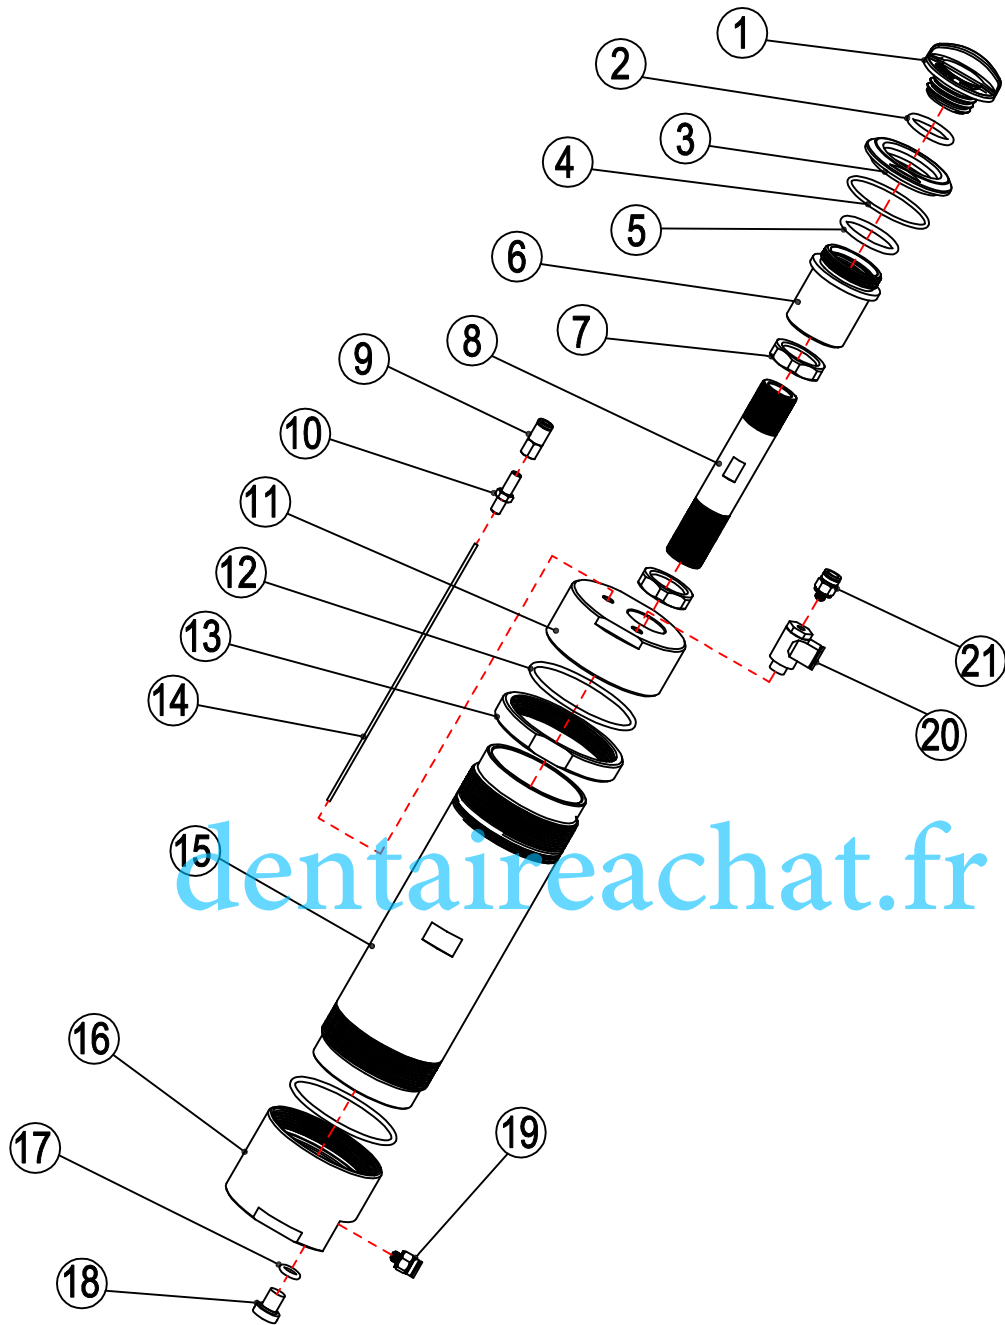

NO.	Name	Part Number	QTY	Price$
1	Oil Tank Cap	HPL-6-1	1	
2	Oil Cap O ring	HPL-6-2	1	
3	Cosmetic Nut	HPL-6-3	1	
4	O-Ring	HPL-6-4	1	
5	O-Ring	HPL-6-5	1	
6	Union	HPL-6-6	1	
7	Nut	HPL-6-7	1	
8	Extension	HPL-6-8	1