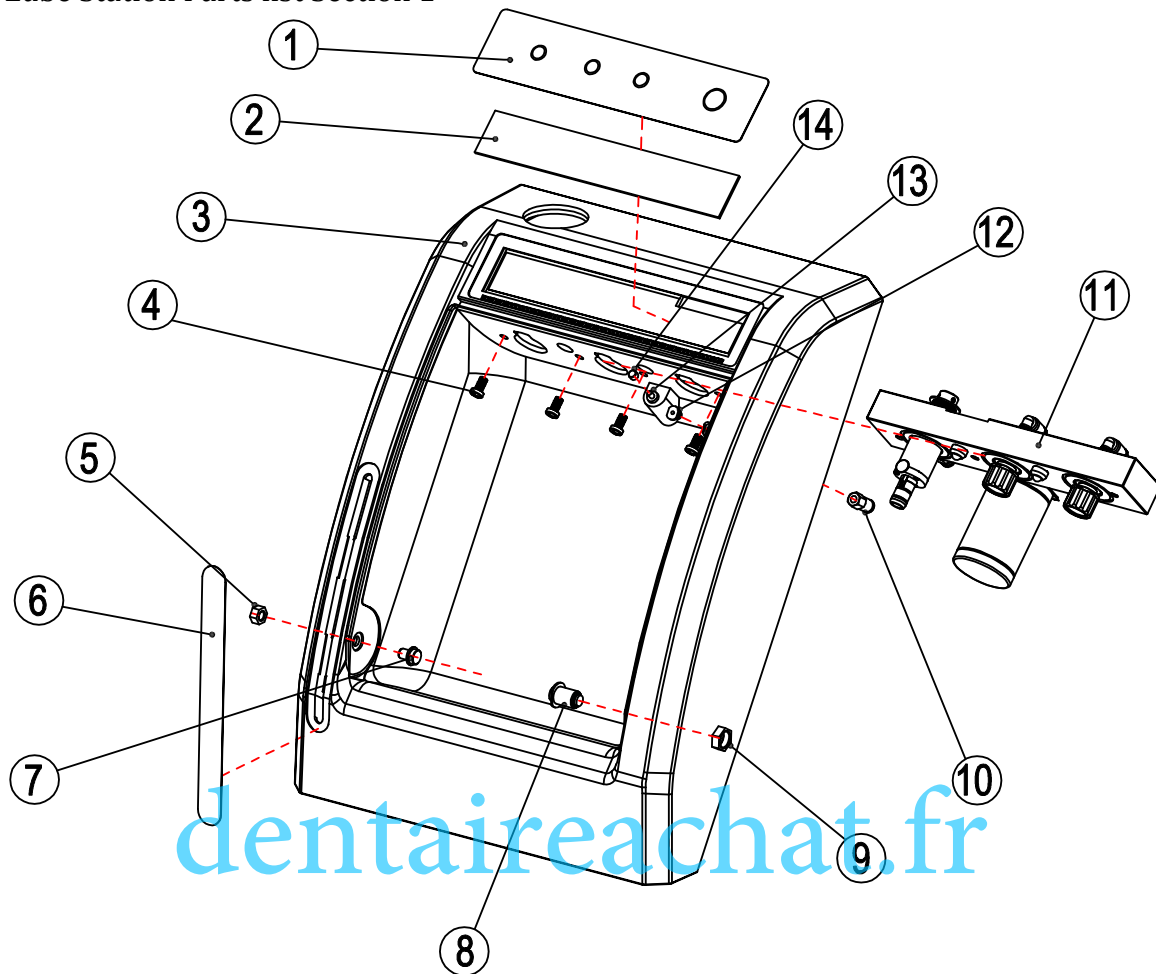

Lube Station Parts list Section 1

Parts list Front Assembly.

NO.	Name	Part Number	QTY	Price
1	Display Membrane Cover	HPL-1-1	1	
2	Display PCB	HPL-1-2	1	
3	Front Cover	HPL-1-3	1	
4	Screw	HPL-1-4	4	
5	Nut	HPL-1-5	2	
6	Level Indicator Label	HPL-1-6	1	
7	L Side Door Hinge	HPL-1-7	1	
8	R Side Door Hinge	HPL-1-8	1	
9	Nut	HPL-1-9	2	
10	Compression Fitting	HPL-1-10	1	
11	Drive Manifold	HPL-1-11	1	
12	Exhaust Cap	HPL-1-12	1	
13	Door Sensor	HPL-1-13	1	
14	Door Sensor Cap	HPL-1-14	1	

Manifold Assembly Section 2

NO.	Name	Part Number	QTY	Price\$
1	Belt	HPL-2-1	1	
2	Set Screw	HPL-2-2	2	
3	Gear Cap	HPL-2-3	2	
4	Gear	HPL-2-4	2	
5	C-Clip	HPL-2-5	2	
6	Screw	HPL-2-6	2	
7	Mounting Plate	HPL-2-7	1	
8	Motor	HPL-2-8		
9	Straight Compression Fitting	HPL-2-9		
10	Door Ball Bearing	HPL-2-10	2	
11	E-Type Spindle Complete	HPL-2-11	2	
12	4 hole HP adaptor	HPL-2-12	1	
17	Manifold	HPL-2-17		
18	90 Degree Compression Fitting	HPL-2-18		
19	Set Screw	HPL-2-19		
20	Screw	HPL-2-20		
21	Lock Washer	HPL-2-21		
	16,15,14,13 See Parts 2,3,4,5	Same		

Lube Station Parts list Section 3

dentaireachat.fr

NO.	Name	Part Number	QTY	Price\$
1	Door	HPL-3-1	1	
2	Absorbent oil pads	HPL-3-2	3	
3	Front cover	HPL-1-3	1	
4	Oil Tank	HPL-3-4	1	
5	Solenoid Manifold Complete	HPL-3-5	1	
6	Frame	HPL-3-6	1	
7	Screw	HPL-3-7	3	
8	Back Cover W/ Separator	HPL-3-8	1	
9	Screw	HPL-3-9	6	
10	Washer	HPL-3-10	2	
11	Tank Drain Screw	HPL-3-11	1	
12	Tank Screw	HPL-3-12	2	
13	Washer	HPL-3-13	2	
14	Screw	HPL-3-14	4	

Over View Section 4

NO.	Name	Part Number	QTY	Price\$
1	Frame	HPL-4-1	1	
2	Main Control PCB	HPL-4-2	11	
3	Screw	HPL-4-3	4	
4	Main Power Switch	HPL-4-4	1	
5	Main Power Board	HPL-4-5	1	
6	Screw	HPL-4-66	4	
7	Offset	HPL-4-7	4	
8	Foot	HPL-4-8	4	
9	Washer	HPL-4-9	4	
10	Screw	HPL-4-10	4	
11	Nut	HPL-4-11	4	
12	Nut	HPL-4-12	2	
13	Screw	HPL-4-13	2	