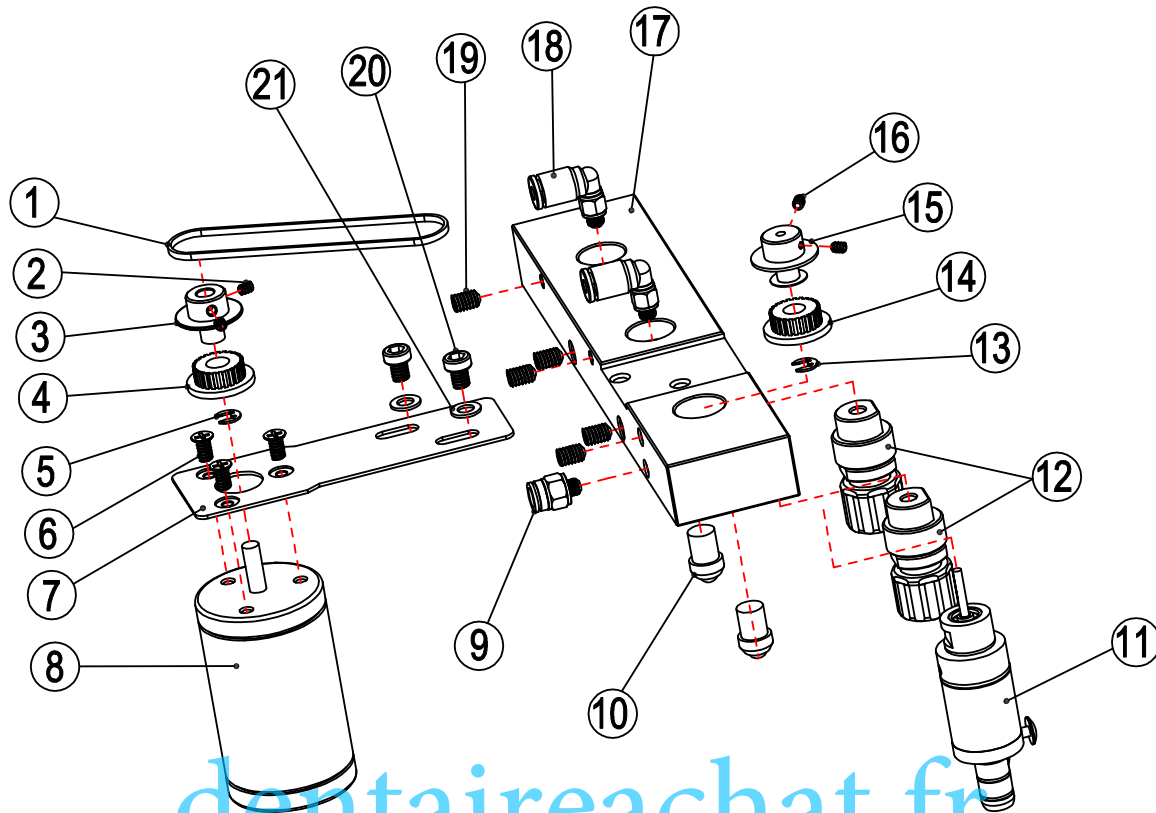

Lube Station Parts list Section 1

Parts list Front Assembly.

NO.	Name	Part Number	QTY	Price
1	Display Membrane Cover	HPL-1-1	1	
2	Display PCB	HPL-1-2	1	
3	Front Cover	HPL-1-3	1	
4	Screw	HPL-1-4	4	
5	Nut	HPL-1-5	2	
6	Level Indicator Label	HPL-1-6	1	
7	L Side Door Hinge	HPL-1-7	1	
8	R Side Door Hinge	HPL-1-8	1	
9	Nut	HPL-1-9	2	
10	Compression Fitting	HPL-1-10	1	
11	Drive Manifold	HPL-1-11	1	
12	Exhaust Cap	HPL-1-12	1	
13	Door Sensor	HPL-1-13	1	
14	Door Sensor Cap	HPL-1-14	1	

Manifold Assembly Section 2

NO.	Name	Part Number	QTY	Price\$
1	Belt	HPL-2-1	1	
2	Set Screw	HPL-2-2	2	
3	Gear Cap	HPL-2-3	2	
4	Gear	HPL-2-4	2	
5	C-Clip	HPL-2-5	2	
6	Screw	HPL-2-6	2	
7	Mounting Plate	HPL-2-7	1	
8	Motor	HPL-2-8		
9	Straight Compression Fitting	HPL-2-9		
10	Door Ball Bearing	HPL-2-10	2	
11	E-Type Spindle Complete	HPL-2-11	2	
12	4 hole HP adaptor	HPL-2-12	1	
17	Manifold	HPL-2-17		
18	90 Degree Compression Fitting	HPL-2-18		
19	Set Screw	HPL-2-19		
20	Screw	HPL-2-20		
21	Lock Washer	HPL-2-21		
	16,15,14,13 See Parts 2,3,4,5	Same		

Lube Station Parts list Section 3

dentaireachat.fr

NO.	Name	Part Number	QTY	Price\$
1	Door	HPL-3-1	1	
2	Absorbent oil pads	HPL-3-2	3	
3	Front cover	HPL-1-3	1	
4	Oil Tank	HPL-3-4	1	
5	Solenoid Manifold Complete	HPL-3-5	1	
6	Frame	HPL-3-6	1	
7	Screw	HPL-3-7	3	
8	Back Cover W/ Separator	HPL-3-8	1	
9	Screw	HPL-3-9	6	
10	Washer	HPL-3-10	2	
11	Tank Drain Screw	HPL-3-11	1	
12	Tank Screw	HPL-3-12	2	
13	Washer	HPL-3-13	2	
14	Screw	HPL-3-14	4	

Over View Section 4

NO.	Name	Part Number	QTY	Price\$
1	Frame	HPL-4-1	1	
2	Main Control PCB	HPL-4-2	11	
3	Screw	HPL-4-3	4	
4	Main Power Switch	HPL-4-4	1	
5	Main Power Board	HPL-4-5	1	
6	Screw	HPL-4-66	4	
7	Offset	HPL-4-7	4	
8	Foot	HPL-4-8	4	
9	Washer	HPL-4-9	4	
10	Screw	HPL-4-10	4	
11	Nut	HPL-4-11	4	
12	Nut	HPL-4-12	2	
13	Screw	HPL-4-13	2	