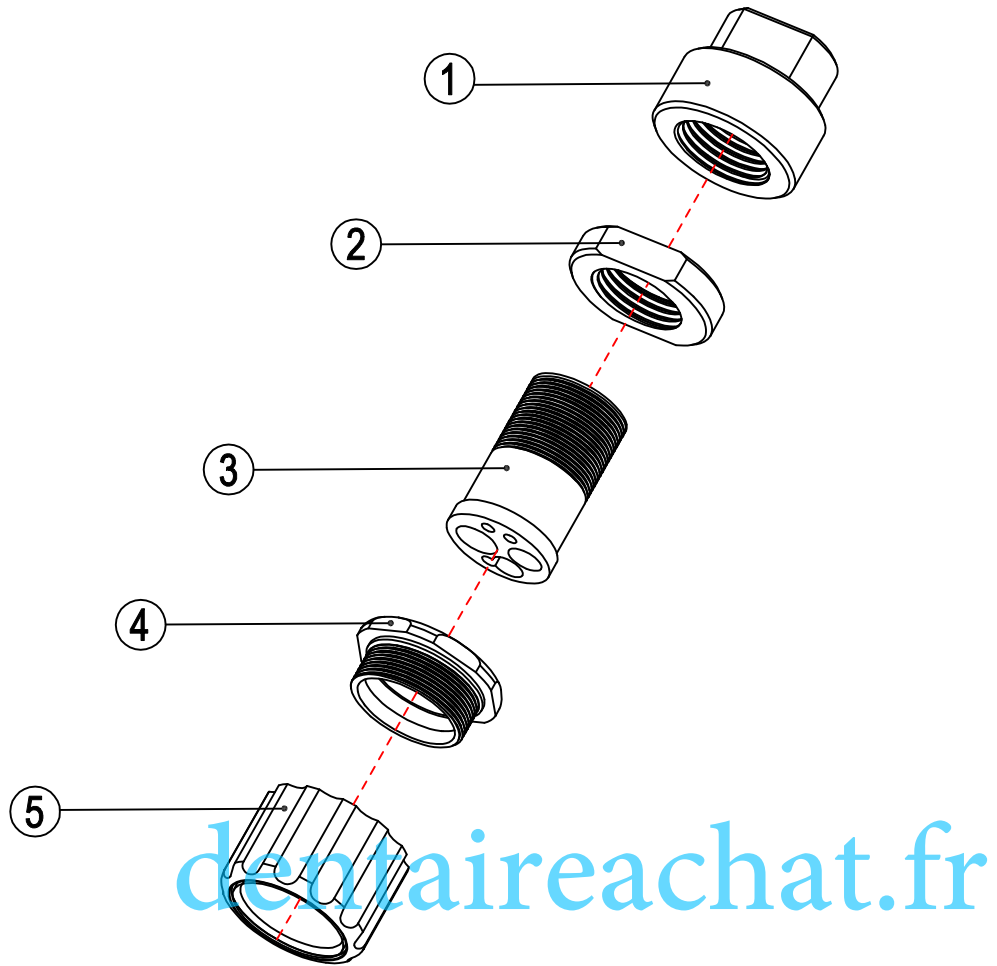

NO.	Name	Part Number	QTY	Price
1	Nut Socket	HPL-9-1	1	
2	Tension Nut	HPL-9-2	1	
3	5 Hole Port	HPL-9-3	1	
4	Nut Cap	HPL-9-4	1	
5	Nut	HPL-9-5	1