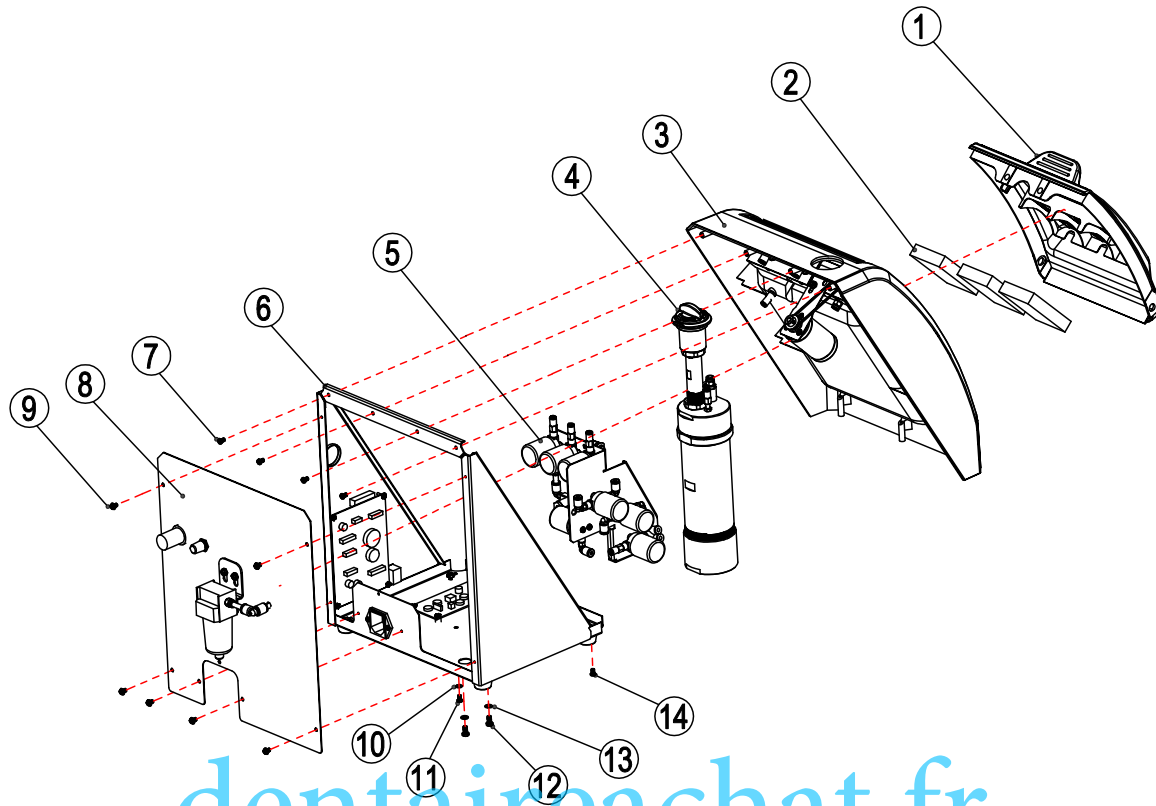

Lube Station Parts list Section 1

Parts list Front Assembly.

NO.	Name	Part Number	QTY	Price
1	Display Membrane Cover	HPL-1-1	1	
2	Display PCB	HPL-1-2	1	
3	Front Cover	HPL-1-3	1	
4	Screw	HPL-1-4	4	
5	Nut	HPL-1-5	2	
6	Level Indicator Label	HPL-1-6	1	
7	L Side Door Hinge	HPL-1-7	1	
8	R Side Door Hinge	HPL-1-8	1	
9	Nut	HPL-1-9	2	
10	Compression Fitting	HPL-1-10	1	
11	Drive Manifold	HPL-1-11	1	
12	Exhaust Cap	HPL-1-12	1	
13	Door Sensor	HPL-1-13	1	
14	Door Sensor Cap	HPL-1-14	1	

Manifold Assembly Section 2

NO.	Name	Part Number	QTY	Price\$
1	Belt	HPL-2-1	1	
2	Set Screw	HPL-2-2	2	
3	Gear Cap	HPL-2-3	2	
4	Gear	HPL-2-4	2	
5	C-Clip	HPL-2-5	2	
6	Screw	HPL-2-6	2	
7	Mounting Plate	HPL-2-7	1	
8	Motor	HPL-2-8		
9	Straight Compression Fitting	HPL-2-9		
10	Door Ball Bearing	HPL-2-10	2	
11	E-Type Spindle Complete	HPL-2-11	2	
12	4 hole HP adaptor	HPL-2-12	1	
17	Manifold	HPL-2-17		
18	90 Degree Compression Fitting	HPL-2-18		
19	Set Screw	HPL-2-19		
20	Screw	HPL-2-20		
21	Lock Washer	HPL-2-21		
	16,15,14,13 See Parts 2,3,4,5	Same		

Lube Station Parts list Section 3

dentaireachat.fr

NO.	Name	Part Number	QTY	Price\$
1	Door	HPL-3-1	1	
2	Absorbent oil pads	HPL-3-2	3	
3	Front cover	HPL-1-3	1	
4	Oil Tank	HPL-3-4	1	
5	Solenoid Manifold Complete	HPL-3-5	1	
6	Frame	HPL-3-6	1	
7	Screw	HPL-3-7	3	
8	Back Cover W/ Separator	HPL-3-8	1	
9	Screw	HPL-3-9	6	
10	Washer	HPL-3-10	2	
11	Tank Drain Screw	HPL-3-11	1	
12	Tank Screw	HPL-3-12	2	
13	Washer	HPL-3-13	2	
14	Screw	HPL-3-14	4	

Over View Section 4

NO.	Name	Part Number	QTY	Price\$
1	Frame	HPL-4-1	1	
2	Main Control PCB	HPL-4-2	11	
3	Screw	HPL-4-3	4	
4	Main Power Switch	HPL-4-4	1	
5	Main Power Board	HPL-4-5	1	
6	Screw	HPL-4-66	4	
7	Offset	HPL-4-7	4	
8	Foot	HPL-4-8	4	
9	Washer	HPL-4-9	4	
10	Screw	HPL-4-10	4	
11	Nut	HPL-4-11	4	
12	Nut	HPL-4-12	2	
13	Screw	HPL-4-13	2	